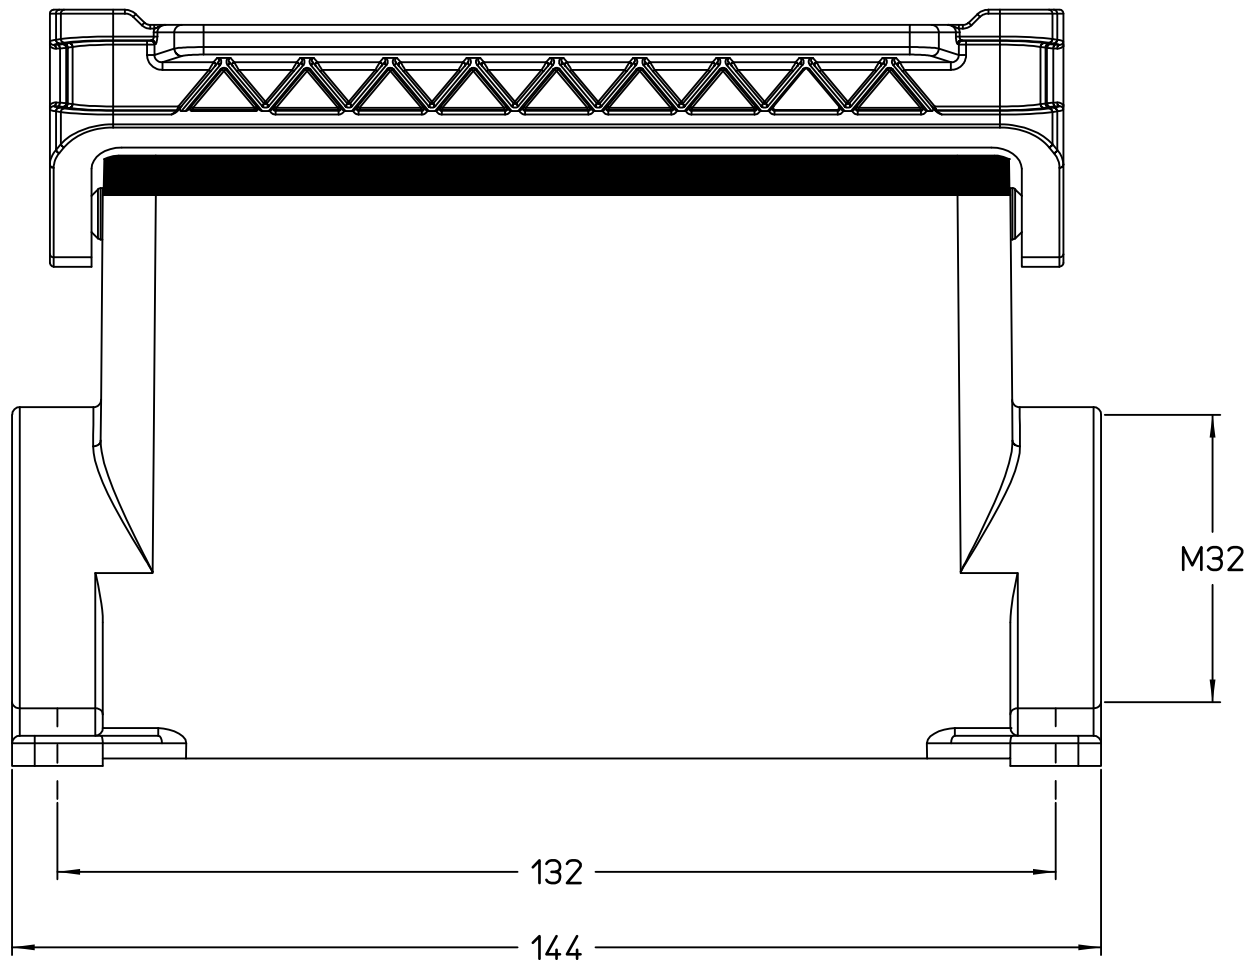

Diritti riservati All rights reserved

Dimensions
in mm

Simplified representation with dimensions without tolerance

Original Size A4

JMPAP 24 L32

Date 08/11/23

surface mounting housing, size "104.27", 1x M32 side entry,

Sign. G. Renna

with 1 Jei-P lever

Scale
1:1