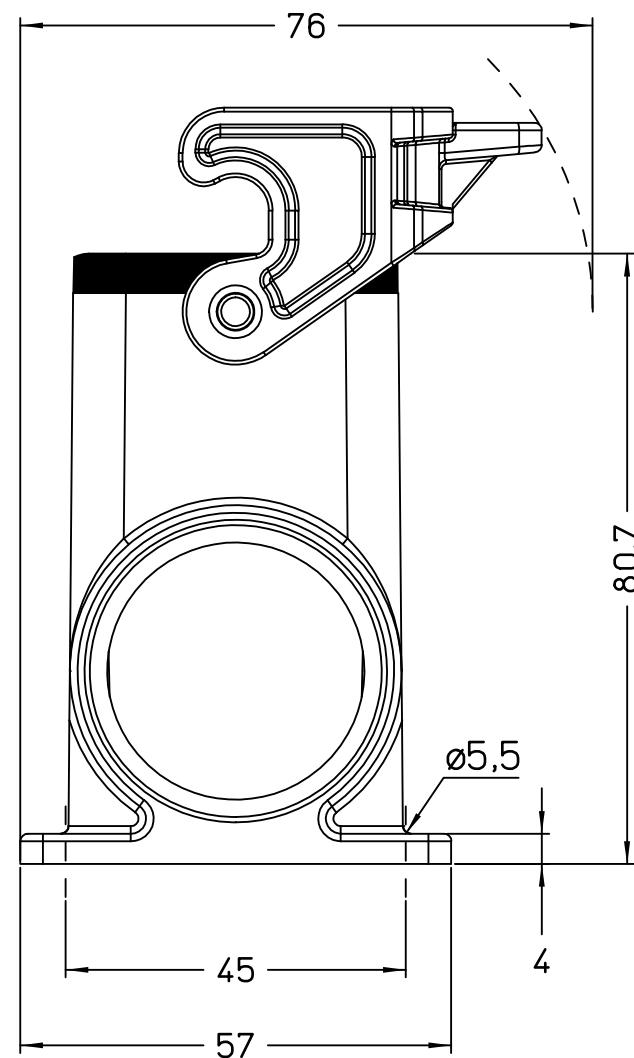

Diritti riservati All rights reserved

Dimensions
in mm

Simplified representation with dimensions without tolerance

Original Size A4

JMPAP 24 L32

Date 08/11/23

surface mounting housing, size "104.27", 1x M32 side entry,

Sign. G. Renna

with 1 Jei-P lever

Scale
1:1